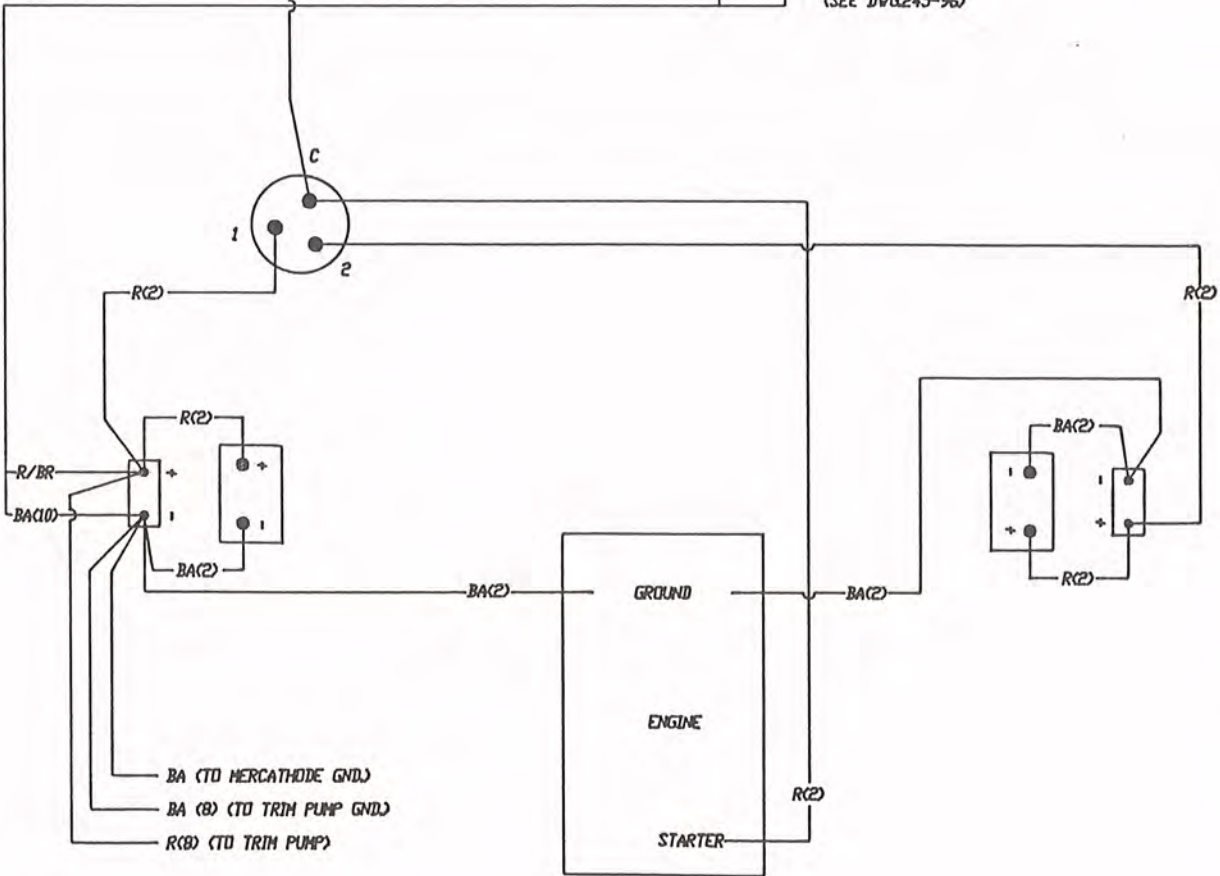

- NOTES
 1) MERCATHODE BRKR NOT REQUIRED WITH SINGLE BATTERY INSTALLATION
 2) ALL WIRES 14 GAUGE UNLESS SPECIFIED OTHERWISE

- BA (TO MERCATHODE GND)
- BA (8) (TO TRIM PUMP GND)
- R(8) (TO TRIM PUMP)

TITLE: F-242 LS
 BILGE WIRING
 DIAGRAM

TO HIN #	FROM HIN #	CH	DATE	DR
1				
2				
3				
4				

DR BY: KKR
 DATE: 2/15/88
 NO: 245-95A

REVISIONS

1
 2
 3
 4

THUNDERBIRD PRODUCTS
 P.O. BOX 501
 DECATUR, IN 46733
 (219) 724-8111

TITLE: F-242 LS UPPER DASH WIRING DIAGRAM	
DR BY: KKR	CH BY: JLN
DATE: 3-16-88	NO: 245-95G
TO HIN #	TO HIN #
TO HIN #	TO HIN #
TO HIN #	TO HIN #
TO HIN #	TO HIN #
TO HIN #	TO HIN #
FROM HIN #	FROM HIN #
FROM HIN #	FROM HIN #
FROM HIN #	FROM HIN #
FROM HIN #	FROM HIN #
FROM HIN #	FROM HIN #
DATE	DATE
DR	DR
CH	CH
REVISIONS	REVISIONS
4	
3	
2	
1	
1	