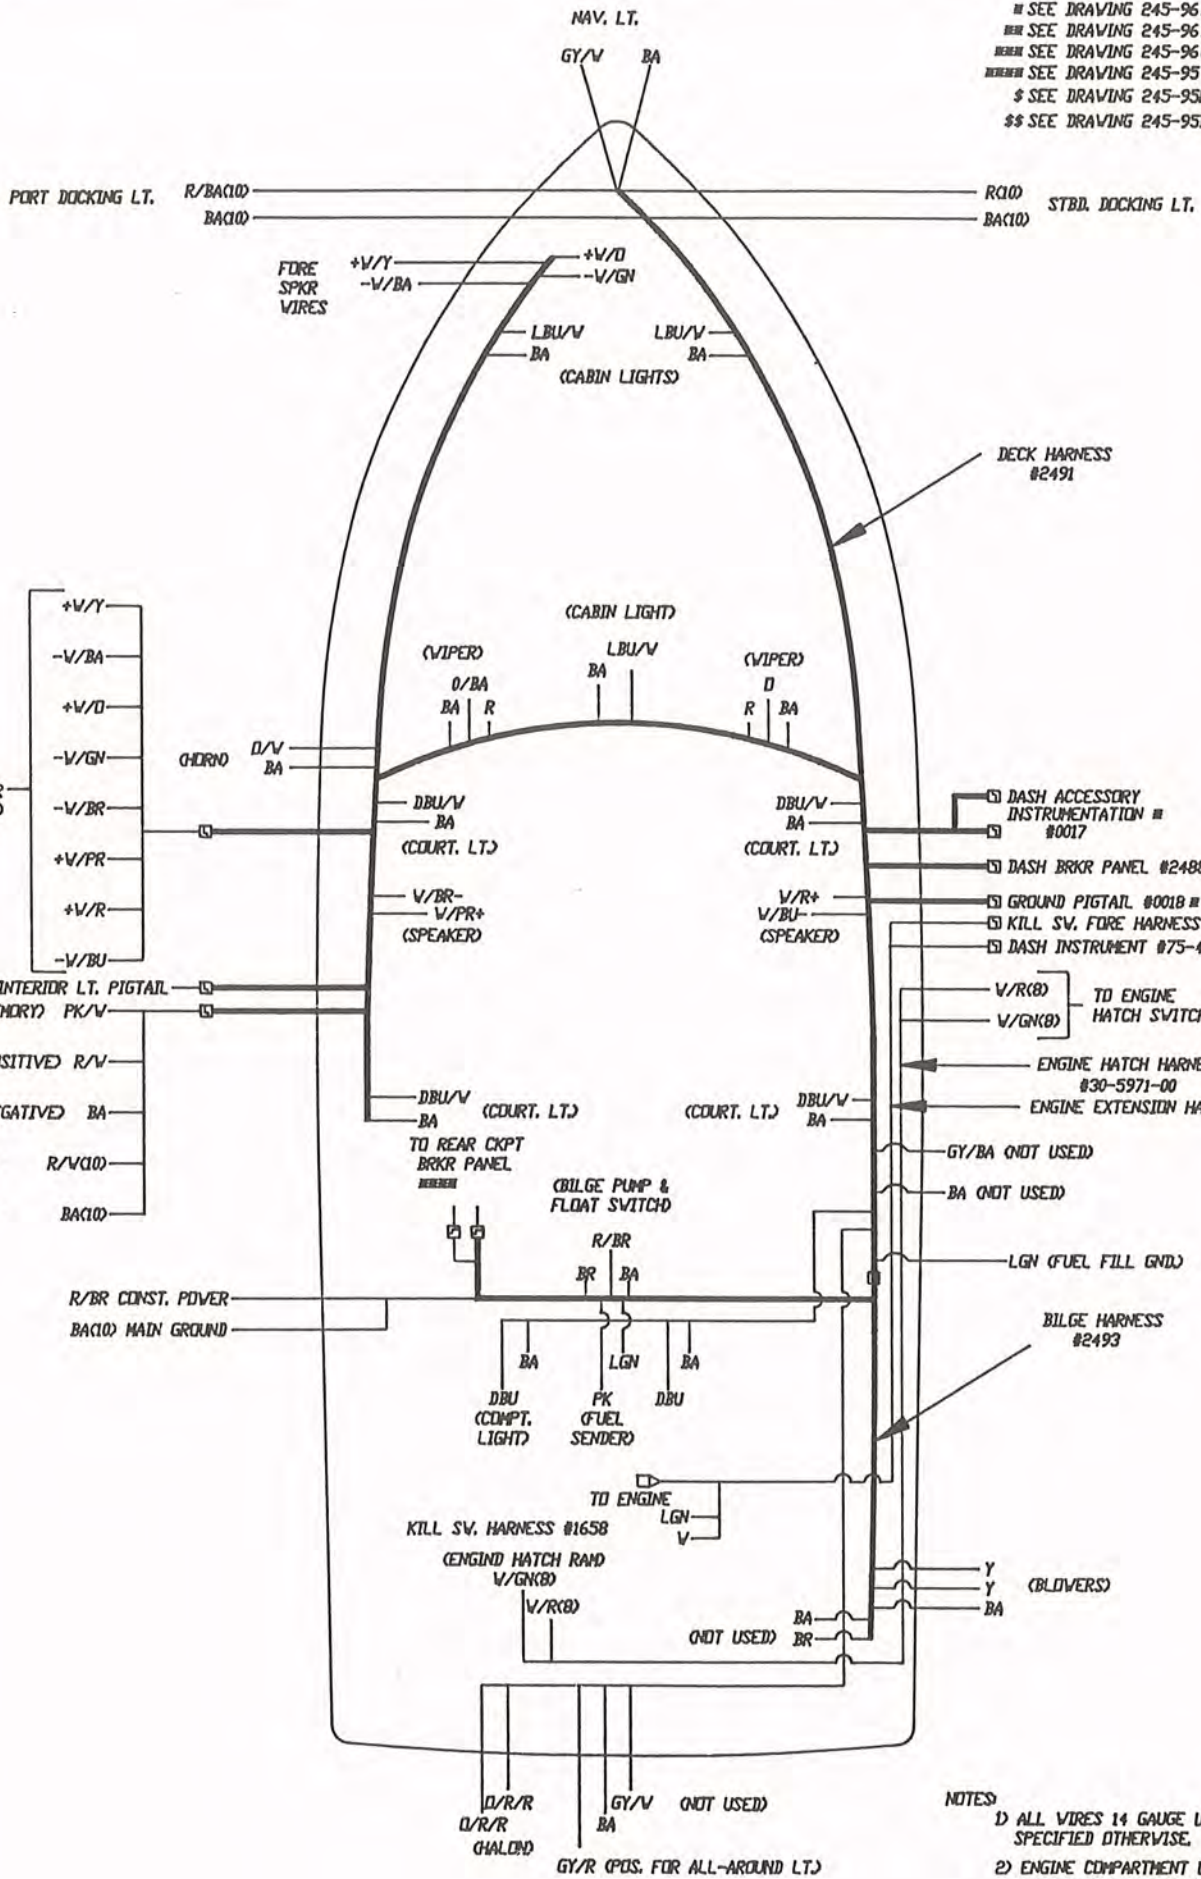

- NOTES
 1) MERCATHODE BRKR NOT REQUIRED WITH SINGLE BATTERY INSTALLATION
 2) ALL WIRES 14 GAUGE UNLESS SPECIFIED OTHERWISE

- BA (TO MERCATHODE GND)
- BA (8) (TO TRIM PUMP GND)
- R(8) (TO TRIM PUMP)

TITLE: F-242 LS
 BILGE WIRING
 DIAGRAM

TO HIN #	FROM HIN #	CH	DATE	DR
1				
2				
3				
4				

DR BY: KKR
 DATE: 2/15/88
 NO: 245-95A

REVISIONS

1
 2
 3
 4

THUNDERBIRD PRODUCTS
 P.O. BOX 501
 DECATUR, IN 46733
 (219) 724-8111

TITLE: F-242 LS UPPER DASH WIRING DIAGRAM	
DR BY: KKR	CH BY: JLN
DATE: 3-16-88	NO: 245-95G
TO HIN #	TO HIN #
TO HIN #	TO HIN #
TO HIN #	TO HIN #
TO HIN #	TO HIN #
TO HIN #	TO HIN #
FROM HIN #	FROM HIN #
FROM HIN #	FROM HIN #
FROM HIN #	FROM HIN #
FROM HIN #	FROM HIN #
FROM HIN #	FROM HIN #
DATE	DATE
DR	DR
CH	CH
REVISIONS	REVISIONS
4	
3	
2	
1	
1	

TITLE: F-242 LS
 LAYOUT WIRING
 DIAGRAM
 DR BY: KKR
 CH BY: JAL
 DATE: 2-24-88
 NO.: 245-96

TO HIN #	FROM HIN #	DR	CH	DATE

REV	DESCRIPTION
4	
3	
2	
1	

NOTES:
 1) ALL WIRES 14 GAUGE UNLESS SPECIFIED OTHERWISE.
 2) ENGINE COMPARTMENT LIGHTS ARE WIRED TO OPERATE WITH THE COURTESY LIGHTS.

2) SEE YOUR MERCURISER LITERATURE FOR MORE INFORMATION

FORE KILL SWITCH
HARNESS #2421

AFT KILL SWITCH
HARNESS #1659
(SEE DVG.245-96)

TITLE: F-242 LS		TO HIN # *	FROM HIN # *	DR	CH	DATE	FROM HIN # *	TO HIN # *	REVISIONS
SHIFTER WIRING		TO HIN # *	FROM HIN # *				FROM HIN # *	TO HIN # *	
DIAGRAM		TO HIN # *	FROM HIN # *				FROM HIN # *	TO HIN # *	
DR BY: KKR LCH BY: HFL		TO HIN # *	FROM HIN # *				FROM HIN # *	TO HIN # *	
DATE: 2-28-88 NO.: 245-96M		TO HIN # *	FROM HIN # *				FROM HIN # MY89	TO HIN # *	