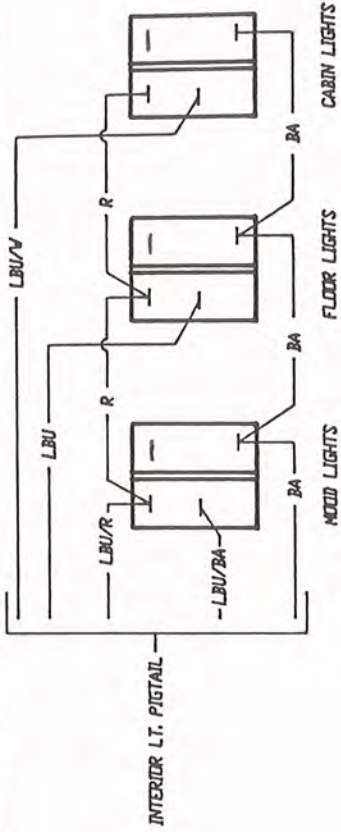

- NOTES
 1) MERCATHODE BRKR NOT REQUIRED WITH SINGLE BATTERY INSTALLATION
 2) ALL WIRES 14 GAUGE UNLESS SPECIFIED OTHERWISE

- BA (TO MERCATHODE GND)
- BA (8) (TO TRIM PUMP GND)
- R(8) (TO TRIM PUMP)

TITLE: F-242 LS
 BILGE WIRING
 DIAGRAM

TITLE: F-242 LS
 LAYOUT WIRING
 DIAGRAM
 DR BY: KKR
 CH BY: JAL
 DATE: 2-24-88
 NO.: 245-96

TO HIN #	FROM HIN #	DR	CH	DATE

REV	DESCRIPTION
4	
3	
2	
1	

NOTES:
 1) ALL WIRES 14 GAUGE UNLESS SPECIFIED OTHERWISE.
 2) ENGINE COMPARTMENT LIGHTS ARE WIRED TO OPERATE WITH THE COURTESY LIGHTS.

THUNDERBIRD PRODUCTS
 P.O. BOX 501
 DECATUR, IN 46733
 (219) 724-9111

AMPLIFIER SPEAKER HOOK-UP DETAIL

(SEE DWG. 245-96)

4	THUNDERBIRD PRODUCTS	TO HIN #	TO HIN #	TITLE: F-242 LS
3	P.O. BOX 501	FROM HIN #	FROM HIN #	CABINET/SWITCH
2	DECATUR, IN 46733	FROM HIN #	FROM HIN #	WIRING DIAGRAM
1	(219) 724-9111	FROM HIN #	FROM HIN #	DR BY: KKR CH BY: #/JL
		FROM HIN #	FROM HIN #	DATE: 5-14-88 NO.: 245-95B

2) SEE YOUR MERCURISER LITERATURE FOR MORE INFORMATION

FORE KILL SWITCH
HARNESS #2421

AFT KILL SWITCH
HARNESS #1659
(SEE DVG.245-96)

TITLE: F-242 LS		TO HIN # *	FROM HIN # *	DR	CH	DATE	FROM HIN # *	TO HIN # *	REVISIONS
SHIFTER WIRING		TO HIN # *	FROM HIN # *				FROM HIN # *	TO HIN # *	
DIAGRAM		TO HIN # *	FROM HIN # *				FROM HIN # *	TO HIN # *	
DR BY: KKR LCH BY: HFL		TO HIN # *	FROM HIN # *				FROM HIN # *	TO HIN # *	
DATE: 2-28-88 NO.: 245-96M		TO HIN # *	FROM HIN # *				FROM HIN # MY89	TO HIN # *	