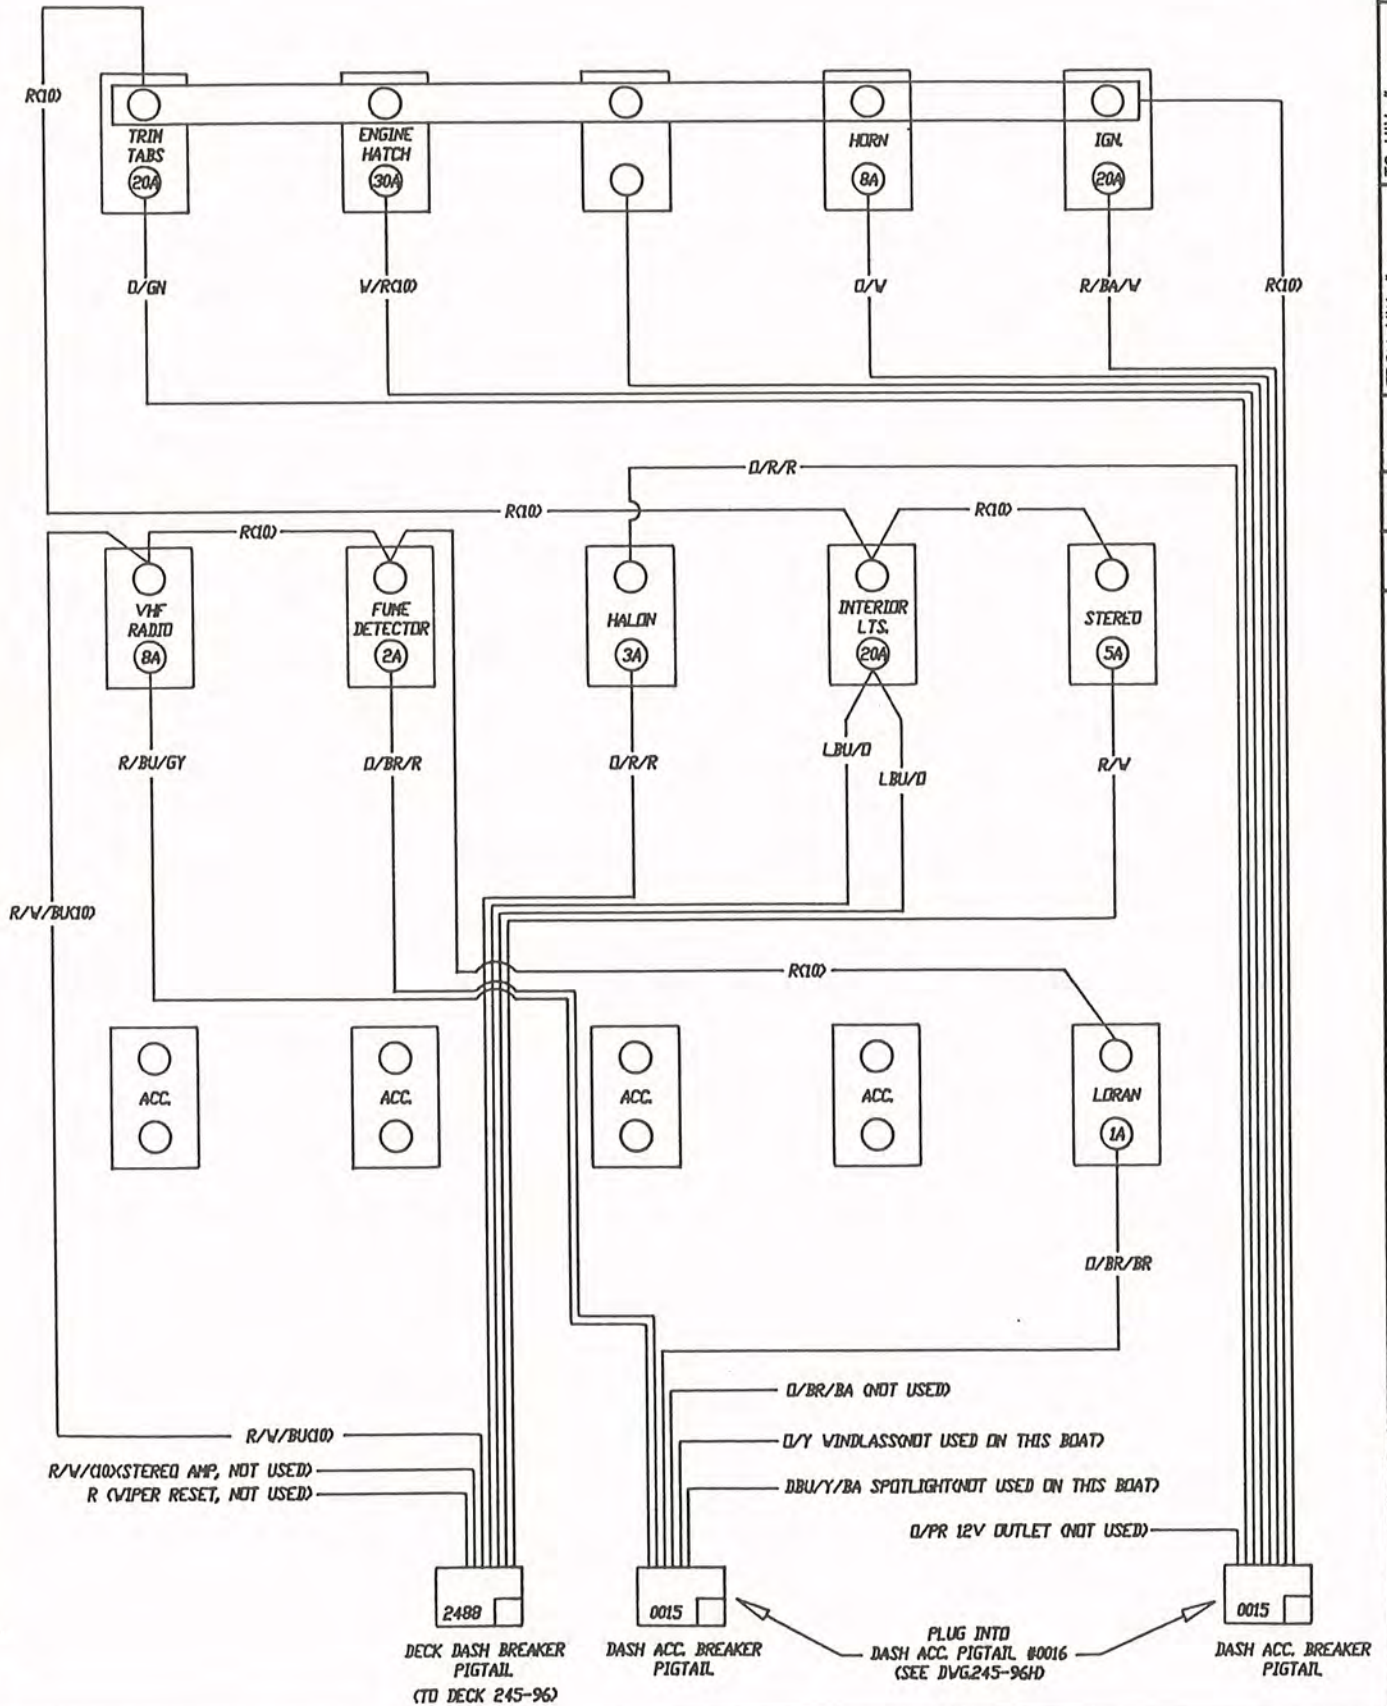

NOTES:

1) ALL WIRES 14 GAUGE UNLESS SPECIFIED OTHERWISE

TITLE: F-242 LS
DASH BREAKER
PANEL WIRING DIAGRAM
DR BY: KKR LCH BY: JAV
DATE: 2/29/88 NO.: 245-96D

TO HIN #	FROM HIN #	CH	DATE	DR	REVISIONS
					4
					3
					2
					1
					#

THUNDERBIRD PRODUCTS
P.O. BOX 501
DECATUR, IN 46733
(219) 724-9111