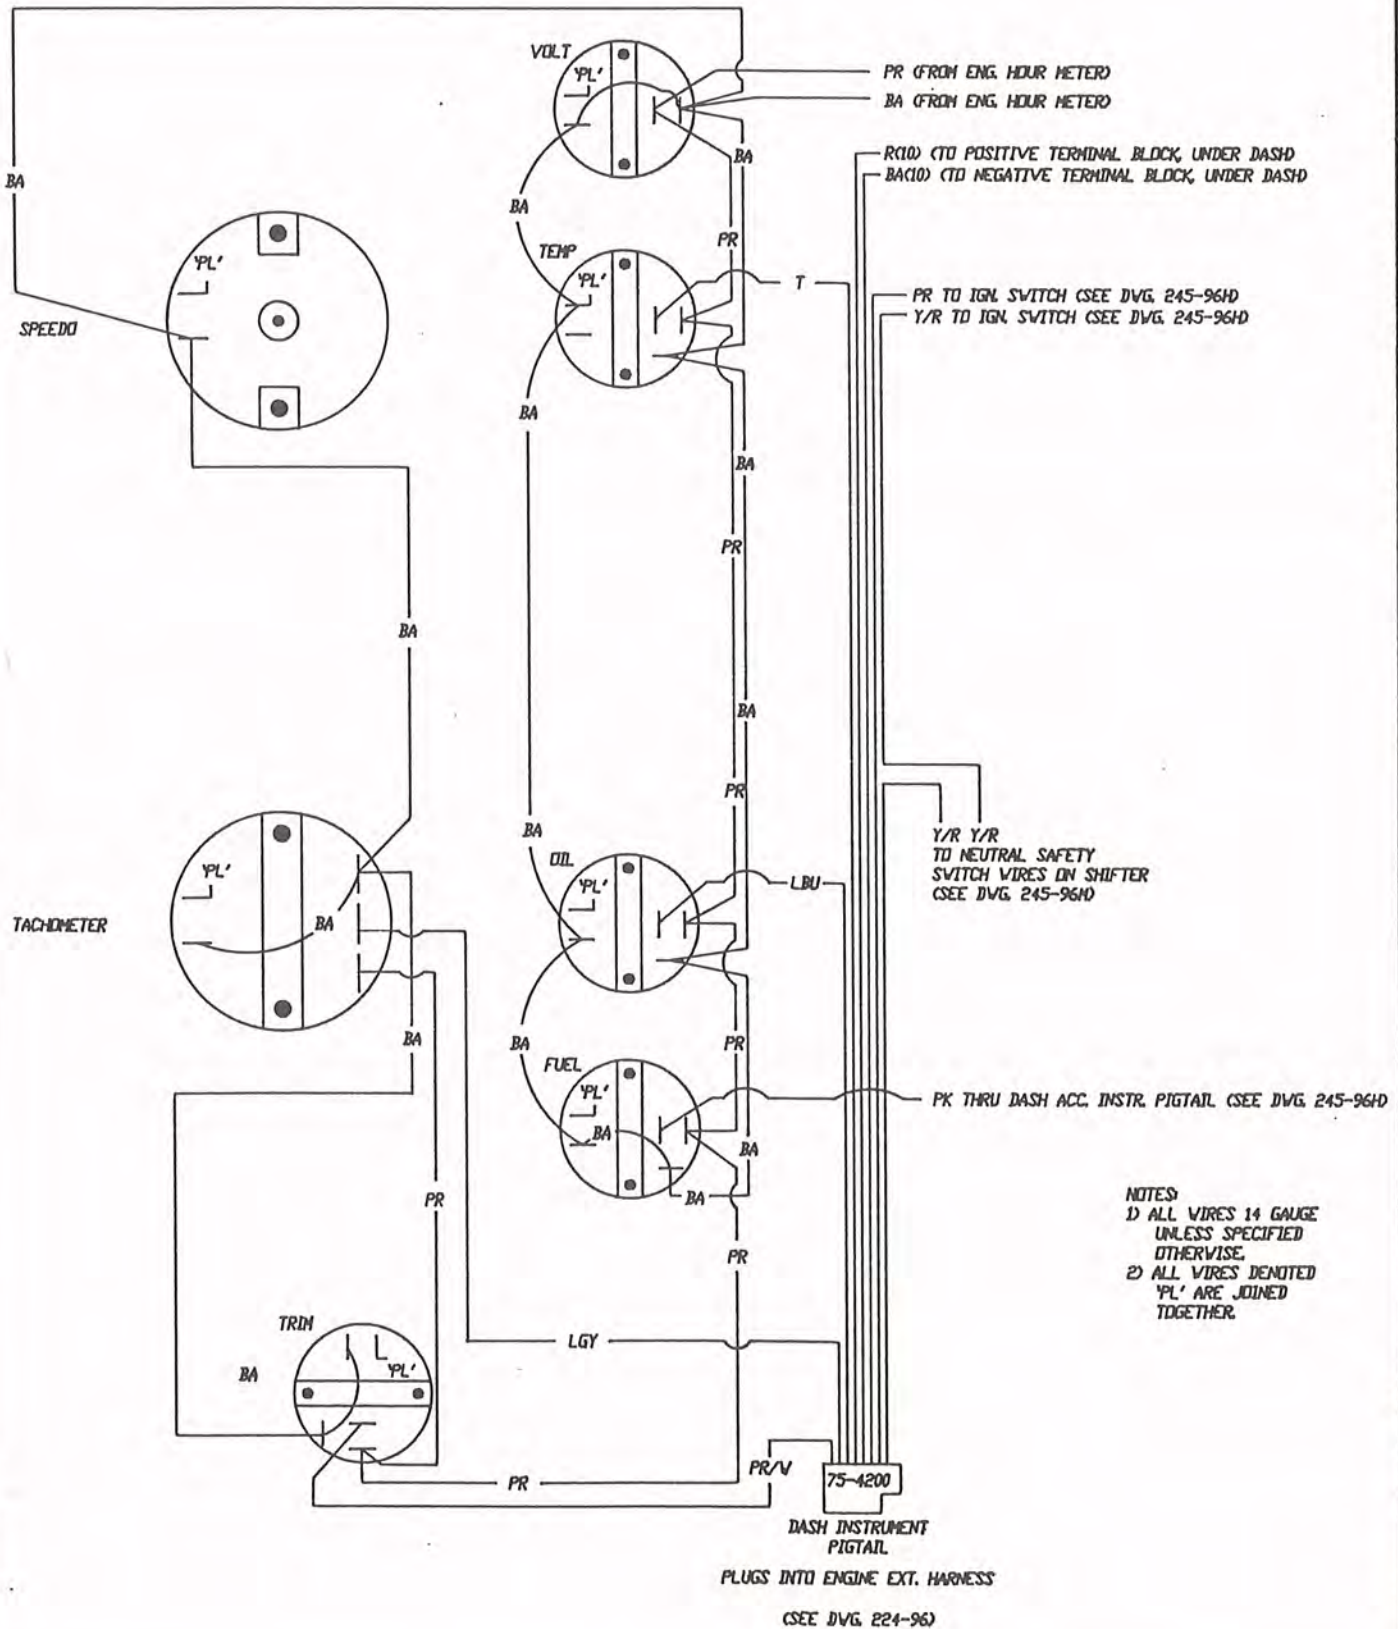

- NOTES
 1) MERCATHODE BRKR NOT REQUIRED WITH SINGLE BATTERY INSTALLATION
 2) ALL WIRES 14 GAUGE UNLESS SPECIFIED OTHERWISE

- BA (TO MERCATHODE GND)
- BA (8) (TO TRIM PUMP GND)
- R(8) (TO TRIM PUMP)

TITLE: F-242 LS
 BILGE WIRING
 DIAGRAM

TO HIN #	FROM HIN #	CH	DATE	DR
1				
2				
3				
4				

DR BY: KKR
 DATE: 2/15/88
 NO: 245-95A

REVISIONS

1
 2
 3
 4

THUNDERBIRD PRODUCTS
 P.O. BOX 501
 DECATUR, IN 46733
 (219) 724-8111

TITLE: F-242 LS UPPER DASH WIRING DIAGRAM	
DR BY: KKR	CH BY: JLN
DATE: 3-16-88	NO: 245-95G
TO HIN #	TO HIN #
TO HIN #	TO HIN #
TO HIN #	TO HIN #
TO HIN #	TO HIN #
TO HIN #	TO HIN #
FROM HIN #	FROM HIN #
FROM HIN #	FROM HIN #
FROM HIN #	FROM HIN #
FROM HIN #	FROM HIN #
FROM HIN #	FROM HIN #
DATE	DATE
DR	DR
CH	CH
REVISIONS	REVISIONS
4	
3	
2	
1	
1	