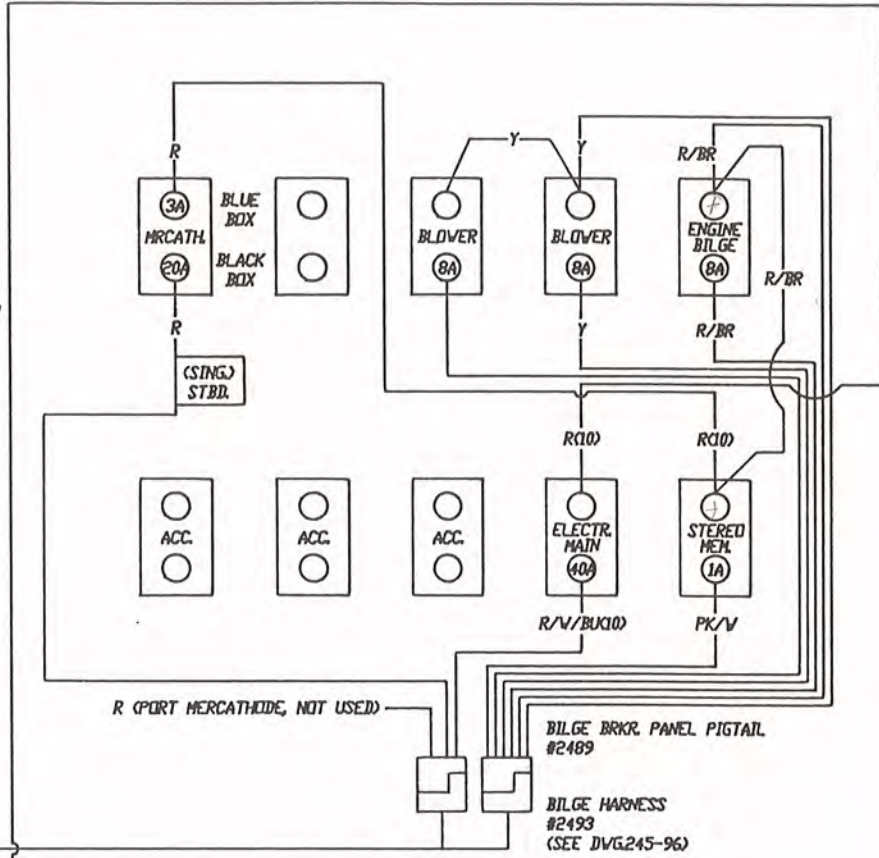

- NOTES
 1) MERCATHODE BRKR NOT REQUIRED WITH SINGLE BATTERY INSTALLATION
 2) ALL WIRES 14 GAUGE UNLESS SPECIFIED OTHERWISE

- BA (TO MERCATHODE GND)
- BA (8) (TO TRIM PUMP GND)
- R(8) (TO TRIM PUMP)

TITLE: F-242 LS
 BILGE WIRING
 DIAGRAM

TO HIN #	FROM HIN #	CH	DATE	DR
1				
2				
3				
4				

DR BY: KKR
 DATE: 2/15/88
 NO: 245-95A

REVISIONS

1
 2
 3
 4

THUNDERBIRD PRODUCTS
 P.O. BOX 501
 DECATUR, IN 46733
 (219) 724-8111

TITLE: F-242 LS UPPER DASH WIRING DIAGRAM	
DR BY: KKR	CH BY: JLN
DATE: 3-16-88	NO: 245-95G
TO HIN #	TO HIN #
TO HIN #	TO HIN #
TO HIN #	TO HIN #
TO HIN #	TO HIN #
TO HIN #	TO HIN #
FROM HIN #	FROM HIN #
FROM HIN #	FROM HIN #
FROM HIN #	FROM HIN #
FROM HIN #	FROM HIN #
FROM HIN #	FROM HIN #
DATE	DATE
DR	DR
CH	CH
REVISIONS	REVISIONS
4	
3	
2	
1	
1	

2) SEE YOUR MERCURISER LITERATURE FOR MORE INFORMATION

FORE KILL SWITCH
HARNESS #2421

AFT KILL SWITCH
HARNESS #1659
(SEE DVG.245-96)

TITLE: F-242 LS		TO HIN # *	FROM HIN # *	DR	CH	DATE	FROM HIN # *	TO HIN # *	REVISIONS
SHIFTER WIRING		TO HIN # *	FROM HIN # *				FROM HIN # *	TO HIN # *	
DIAGRAM		TO HIN # *	FROM HIN # *				FROM HIN # *	TO HIN # *	
DR BY: KKR LCH BY: HFL		TO HIN # *	FROM HIN # *				FROM HIN # *	TO HIN # *	
DATE: 2-28-88 NO.: 245-96M		TO HIN # *	FROM HIN # *				FROM HIN # MY89	TO HIN # *	