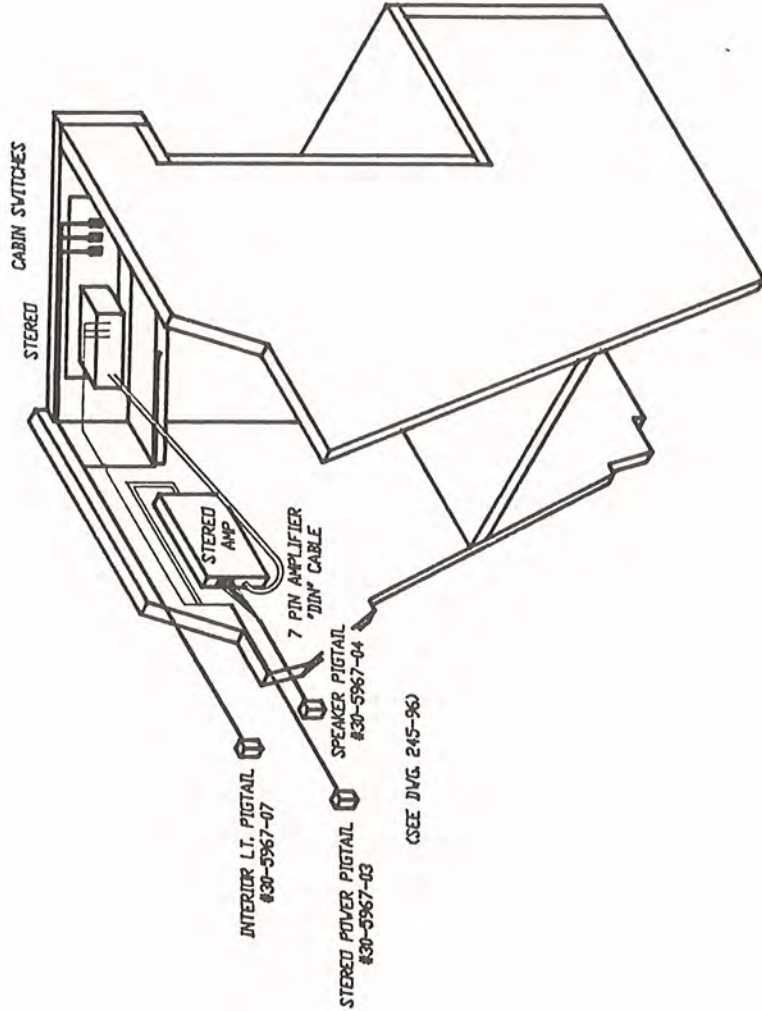

(SEE DWG. 245-96)

4	THUNDERBIRD PRODUCTS	TO HIN #	TO HIN #	TITLE: F-242 LS
3	P.O. BOX 501	FROM HIN #	FROM HIN #	CABINET/SWITCH
2	DECATUR, IN 46733	FROM HIN #	FROM HIN #	WIRING DIAGRAM
1	(219) 724-9111	FROM HIN #	FROM HIN #	DR BY: KKR CH BY: #/JL
		FROM HIN #	FROM HIN #	DATE: 5-14-88 NO.: 245-95B