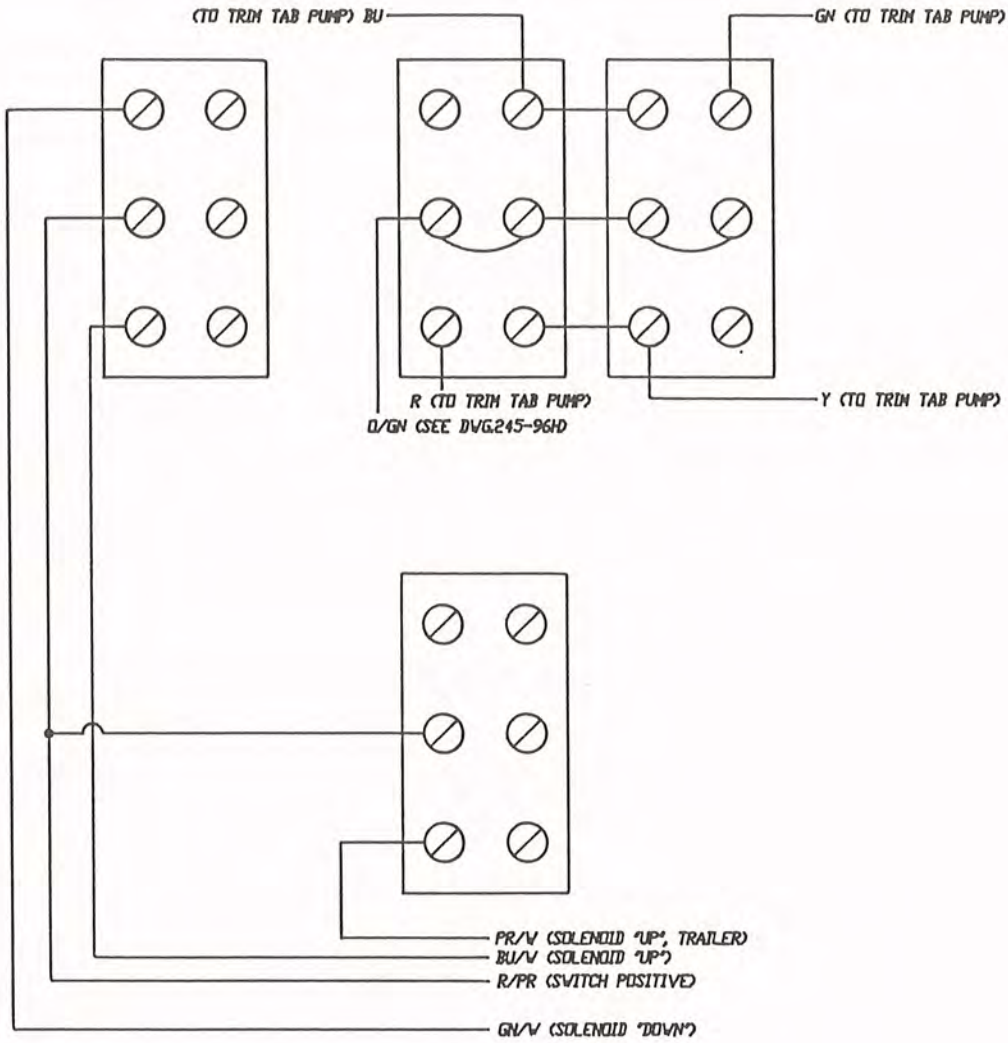

NOTES:

1) ALL WIRES 14 GAUGE UNLESS SPECIFIED OTHERWISE

TITLE: F-242 LS
DASH BREAKER
PANEL WIRING DIAGRAM
DR BY: KKR LCH BY: JAV
DATE: 2/29/88 NO.: 245-96D

TO HIN #	FROM HIN #	CH	DATE	DR	REVISIONS
					4
					3
					2
					1
					#

THUNDERBIRD PRODUCTS
P.O. BOX 501
DECATUR, IN 46733
(219) 724-9111

NEUTRAL SAFETY
SWITCH WIRES
(SEE DVG.245-96G)

Y/R
Y/R

Y/R
Y/R

NEUTRAL SAFETY
SWITCH WIRES
(SEE DVG.245-96G)

NOTES

1) ALL WIRES 14 GAUGE UNLESS SPECIFIED OTHERWISE

2) SEE YOUR MERCURISER LITERATURE FOR MORE INFORMATION

FORE KILL SWITCH
HARNESS #2421

AFT KILL SWITCH
HARNESS #1659
(SEE DVG.245-96)

TITLE: F-242 LS		TO HIN # *	FROM HIN # *	DR	CH	DATE	FROM HIN # *	TO HIN # *	REVISIONS
SHIFTER WIRING		TO HIN # *	FROM HIN # *				FROM HIN # *	TO HIN # *	
DIAGRAM		TO HIN # *	FROM HIN # *				FROM HIN # *	TO HIN # *	
DR BY: KKR LCH BY: HFL		TO HIN # *	FROM HIN # *				FROM HIN # *	TO HIN # *	
DATE: 2-28-88 NO.: 245-96M		TO HIN # *	FROM HIN # *				FROM HIN # MY89	TO HIN # *	