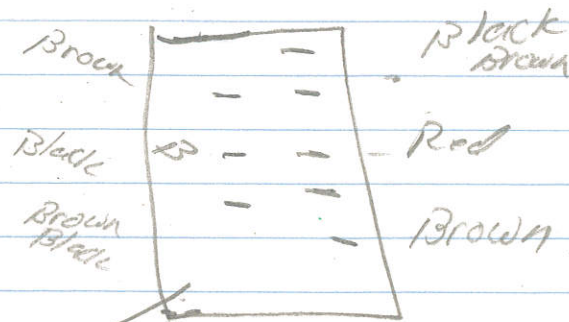

400

Small lights on back get
Blue/white and Blue/yellow

Sun pad lights

Blue / yellow
Black

Front

Outside
of
Hatch.

Need