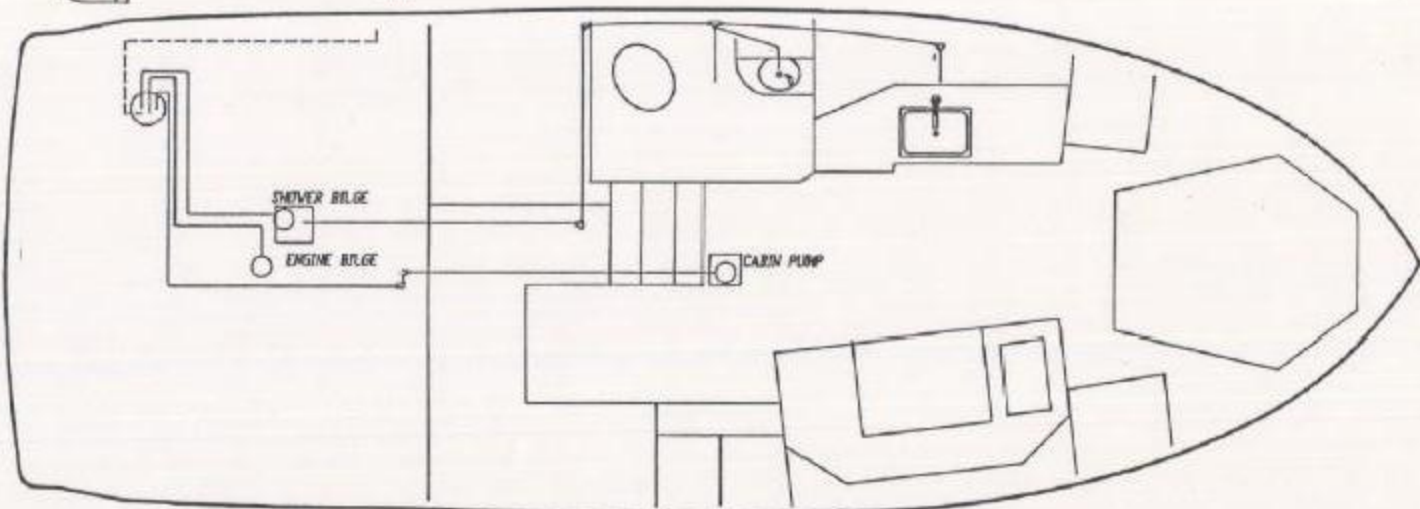

MULTI PORT
DRAINAGE ASSEMBLY

VENT

NOTE: ALL COCKPIT DRAINS DRAIN TO THE
ENGINE BILGE.

LEGEND

VENT LINES - - - - -

DRAINAGE ———

THUNDERBIRD PRODUCTS 4
P.O. BOX 501 3
DECATUR, IN 46733 2
1

FROM HIN #	TO HIN #	TITLE: F-34 PC DRAINAGE SYSTEM DR BY: JKR CH BY: JKR
FROM HIN #	TO HIN #	
FROM HIN #	TO HIN #	
FROM HIN #	TO HIN #	