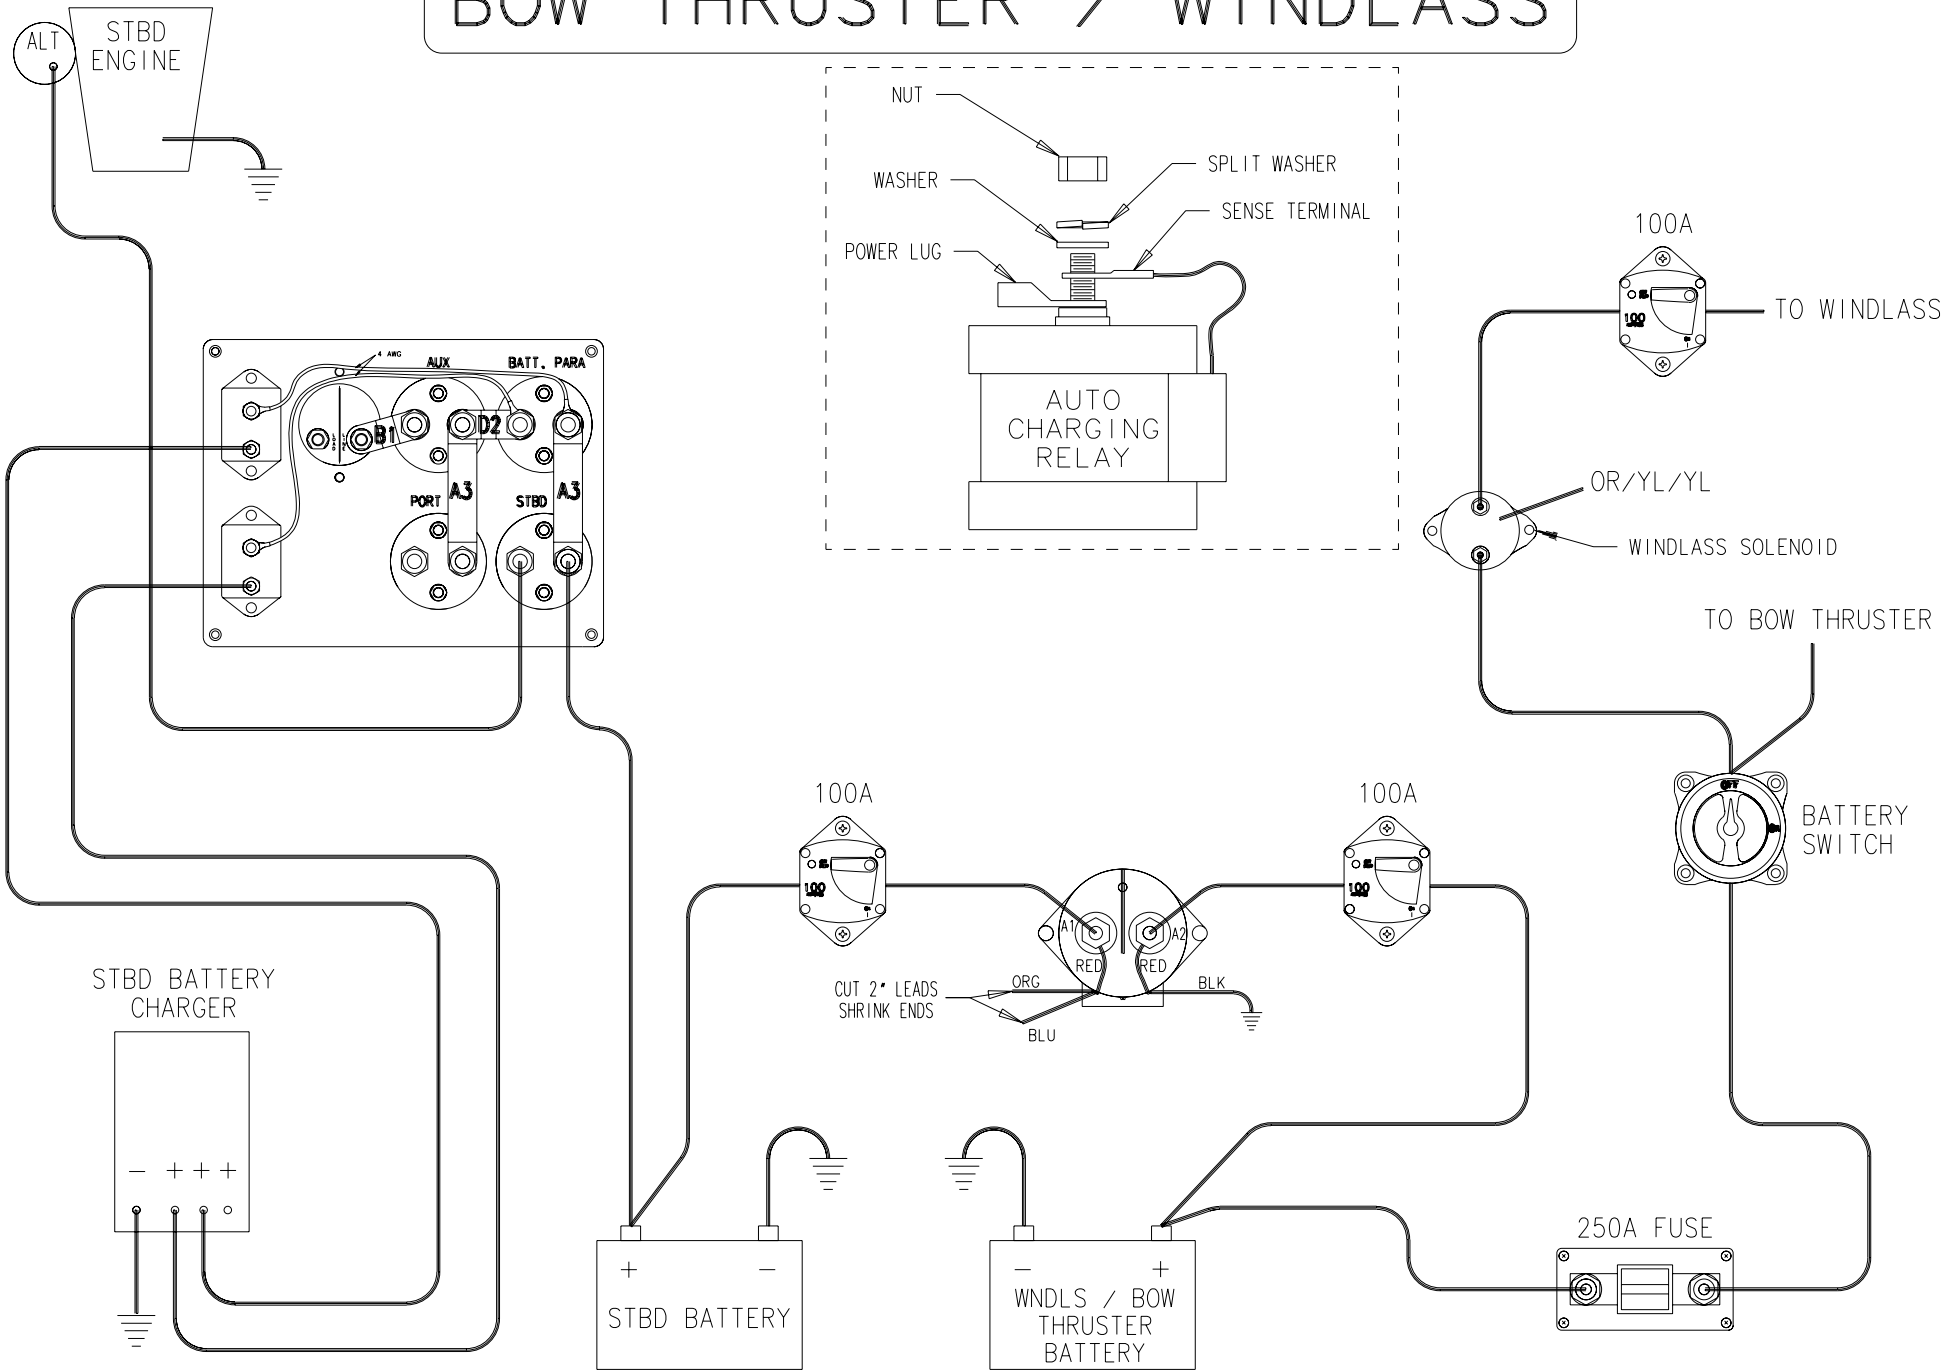

BOW THRUSTER / WINDLASS

MOD BY:

DATE: 1/9/08

DRAWN BY: DJT

DATE: 1/9/08