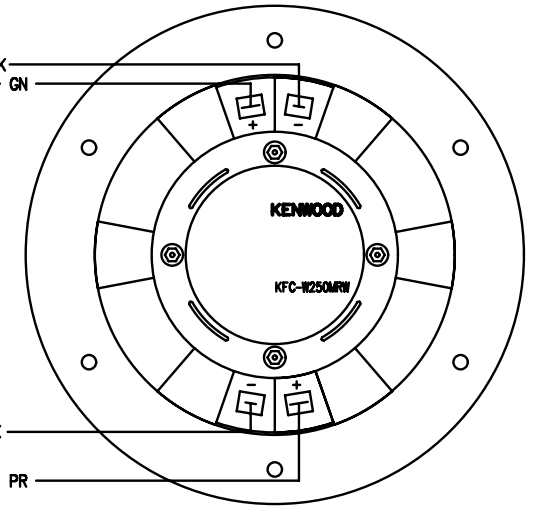

SUB WOOFER

STBD FORWARD

STBD ARCH

STBD AFT

STBD TRANSOM

PORT FORWARD

PORT ARCH

PORT AFT

PORT TRANSOM

DATE: 6/30/08