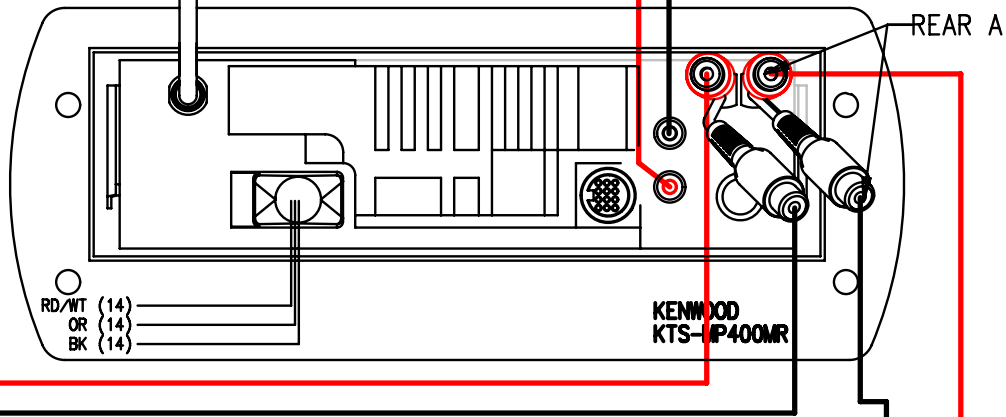

# STEREO SYSTEM

REMOTE CABLE

TO CABIN AMP

RD (8)  
BK (8)  
OR (14)