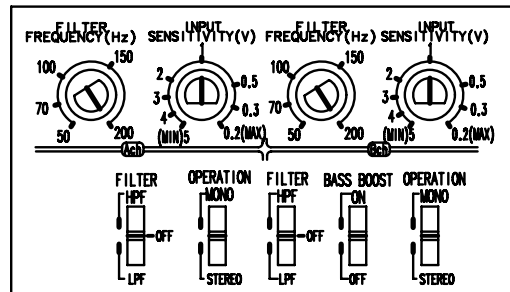

AMP PRESETS