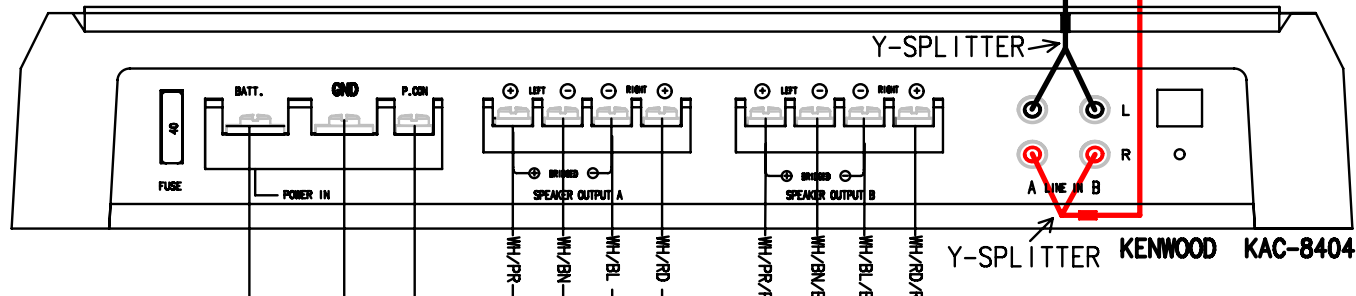

# STEREO SYSTEM

REMOTE CABLE

TO CABIN AMP

RD (8)  
BK (8)  
OR (14)