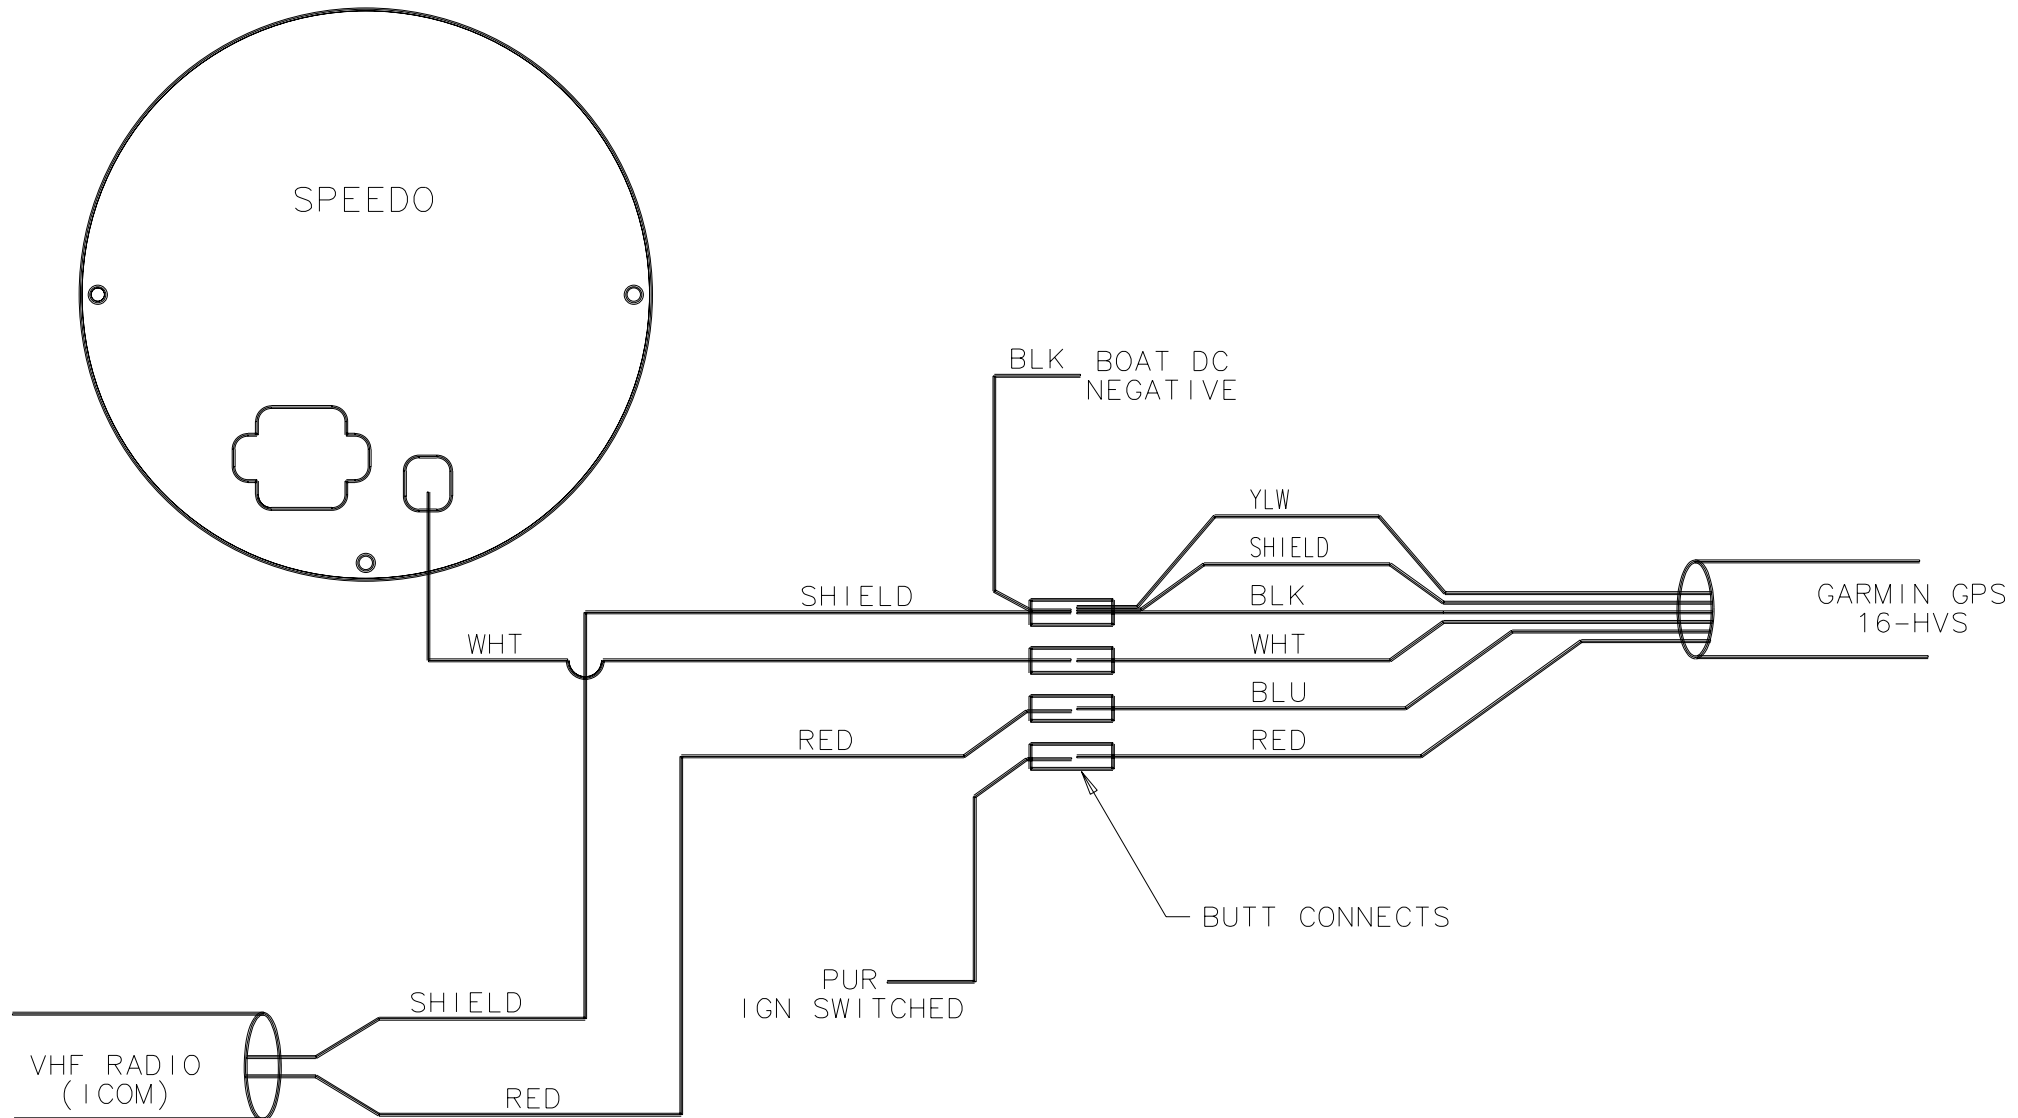

# GPS / MONSTER GAUGE / VHF 422

NO ELECTRONICS PACKAGE

INDIVIDUALLY SHRINK OFF ALL UNUSED WIRES