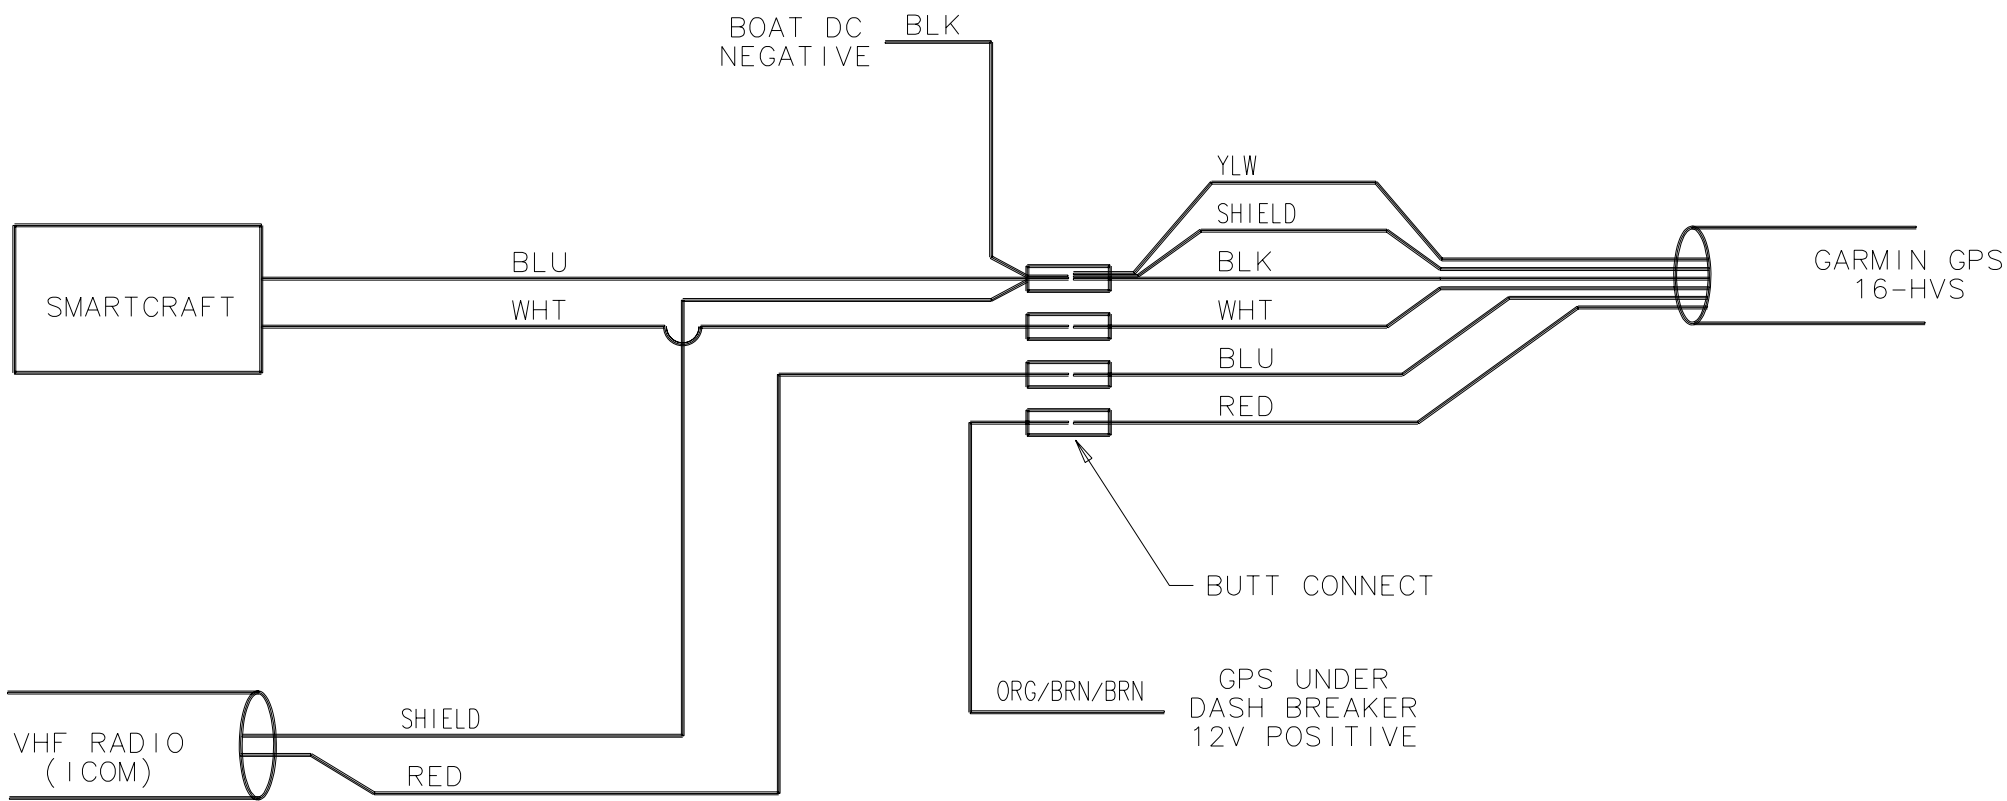

GPS / SMARTCRAFT / VHF 422

NO ELECTRONICS PACKAGE

INDIVIDUALLY SHRINK OFF ALL UNUSED WIRES

7/24/06