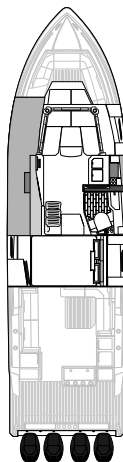

430 ASC

LOA	43' 0"	13.11 m
LOA OB/Trailer	45' 6"/47' 7"	13.9/14.5 m
Maximum Beam	12' 0"	3.66 m
Approximate Weight	27,540 lbs	12,490 kg
Cabin Headroom	6' 6"	1.98 m
Fuel Capacity	500 gal	1,892 L
Diesel Capacity - generator	30 gal	114 L
Water Capacity	56 gal	212 L
Holding Tank Capacity	43 gal	162 L
Bridge Clearance w/radar, mast light down	11' 9"	3.58 m
Bridge Clearance w/mast light up	13' 6"	4.11 m
Draft	43"	1.09 m
Deadrise	21°	21°

Available Engines	H.P.	Liter	Top Speed	• Prop Code
Mercury® Quad Verado® 5.7L V10 350 w/Joystick Piloting	Q-350	Q-2.6	55-58 MPH	Q-R4 21
Mercury® Quad Verado® 5.7L V10 400 w/Joystick Piloting	Q-400	Q-2.6	59-62 MPH	Q-R4 20
Mercury Racing® Quad Verado® 5.7L V10 400R w/Joystick Piloting	Q-400	Q-2.6	59-62 MPH	Q-R4 19
Mercury Racing® Quad 450R w/Joystick Piloting	Q-450	Q-4.6	68-71 MPH	Q-R4 22

• See prop index, page 55

Range

Mercury Racing® Quad Verado® 400R w/Joystick Piloting

RPM	MPH	GAL/HR	RANGE
1000	5	5	511
1500	8	8	456
2000	10	12	355
2500	11	21	236
3000	12	33	162
3500	16	45	163
4000	23	53	192
4500	30	57	241
5000	41	65	289
5500	48	82	264
6000	53	109	221
6500	56	149	170
6900	59	153	174